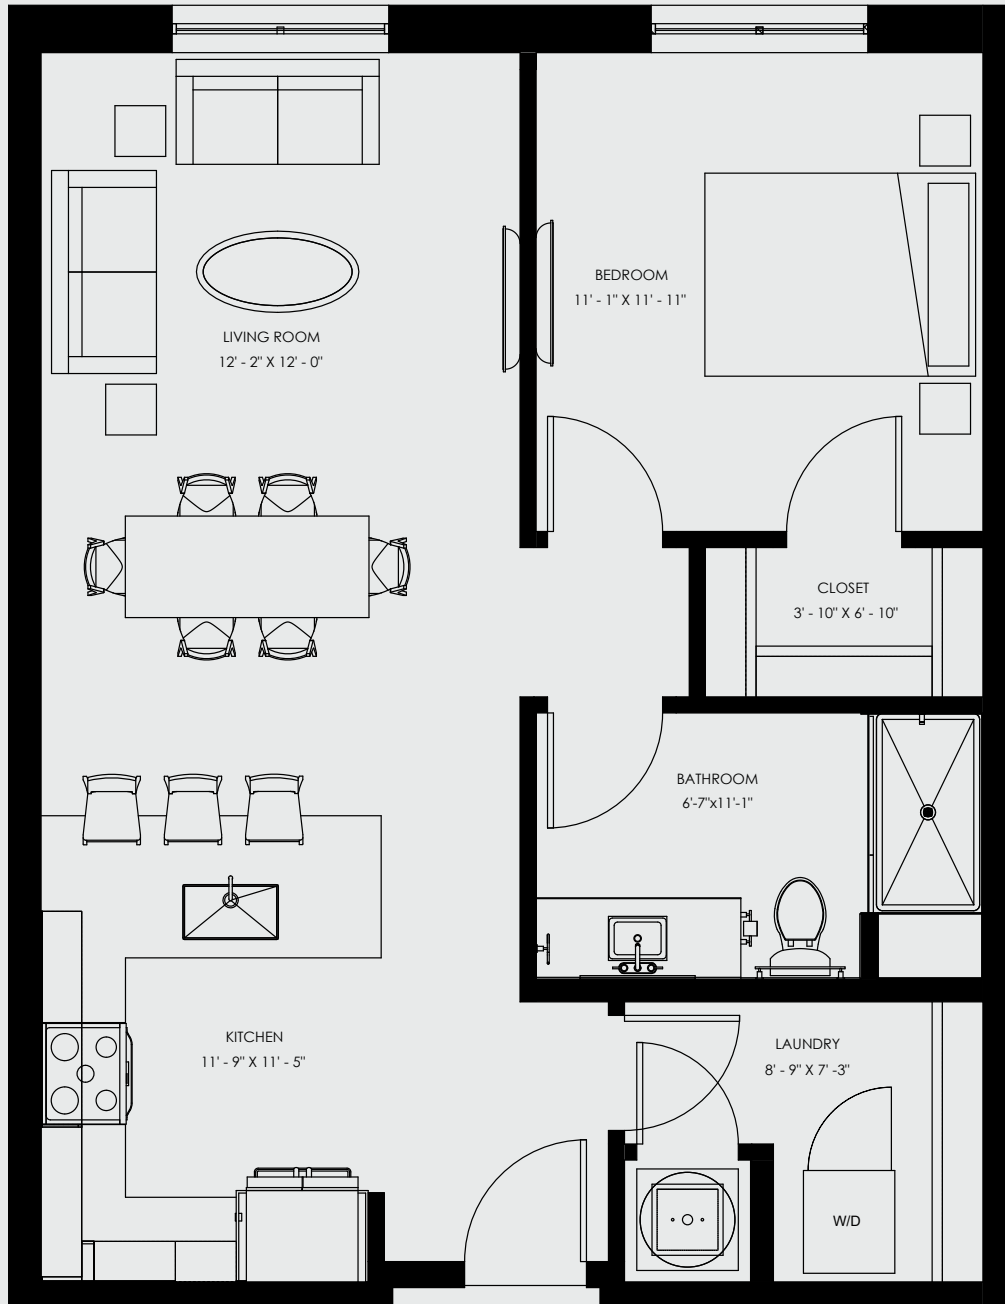

1401 E Riverfront Drive  
Kansas City, MO 64120

**CONFLUENCE**  
RESIDENCES  
AT CURRENT LANDING

Leasing (816) 448-4532  
ConfluenceKC.com

**1 Bedroom**  
**1 Bath**  
**568 sq. ft.**

**PLAN A5**

**Availability**  
**Rent**  
**Details**

All floor plans are artists renderings for illustrative purposes and may not be to scale. All dimensions and distances are approximate and may vary. All photos and views are approximate representations and may not depict actual product. Not all features are available in every apartment. All specifications, availability, and pricing are subject to change.