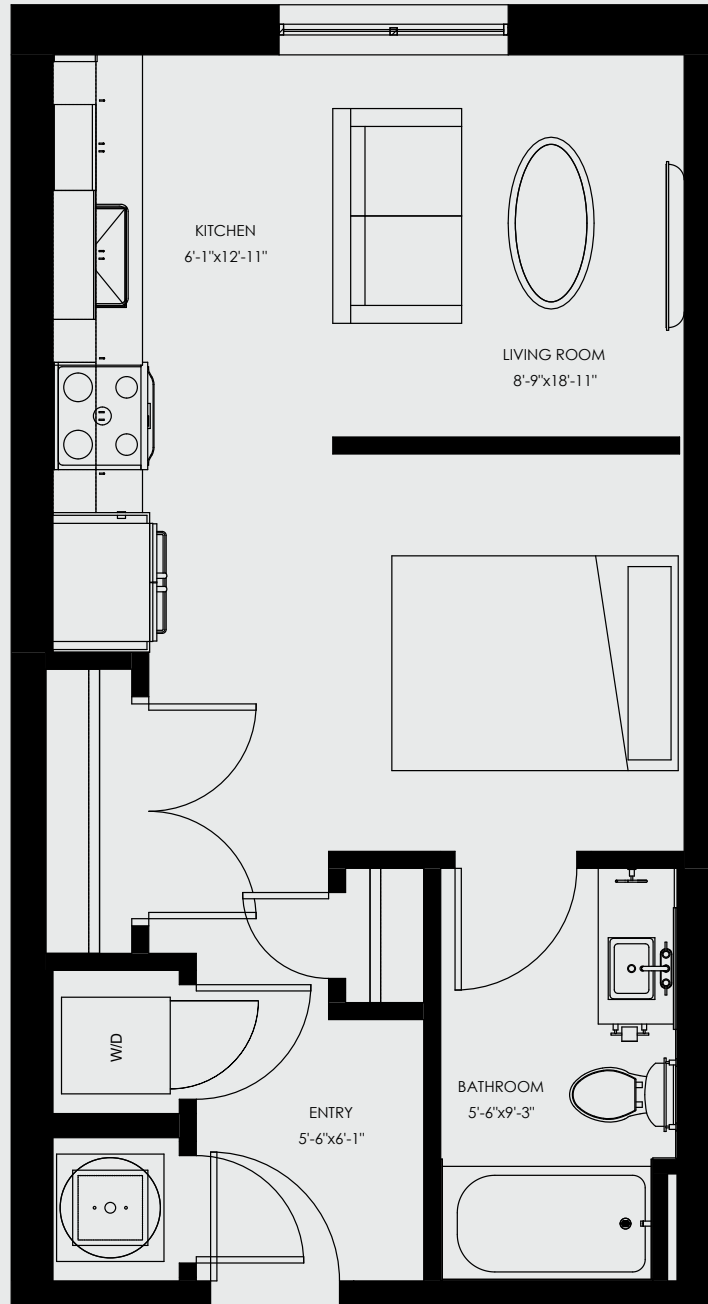

1401 E Riverfront Drive
Kansas City, MO 64120

CONFLUENCE
RESIDENCES
AT CURRENT LANDING

Leasing (816) 448-4532
ConfluenceKC.com

Studio
1 Bath
472 sq. ft.

PLAN S1

Availability
Rent
Details

All floor plans are artists renderings for illustrative purposes and may not be to scale. All dimensions and distances are approximate and may vary. All photos and views are approximate representations and may not depict actual product. Not all features are available in every apartment. All specifications, availability, and pricing are subject to change.